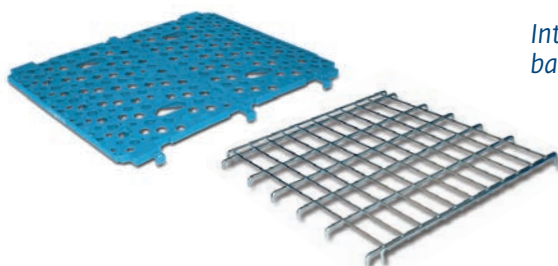

Standard colour dolly
 red brown